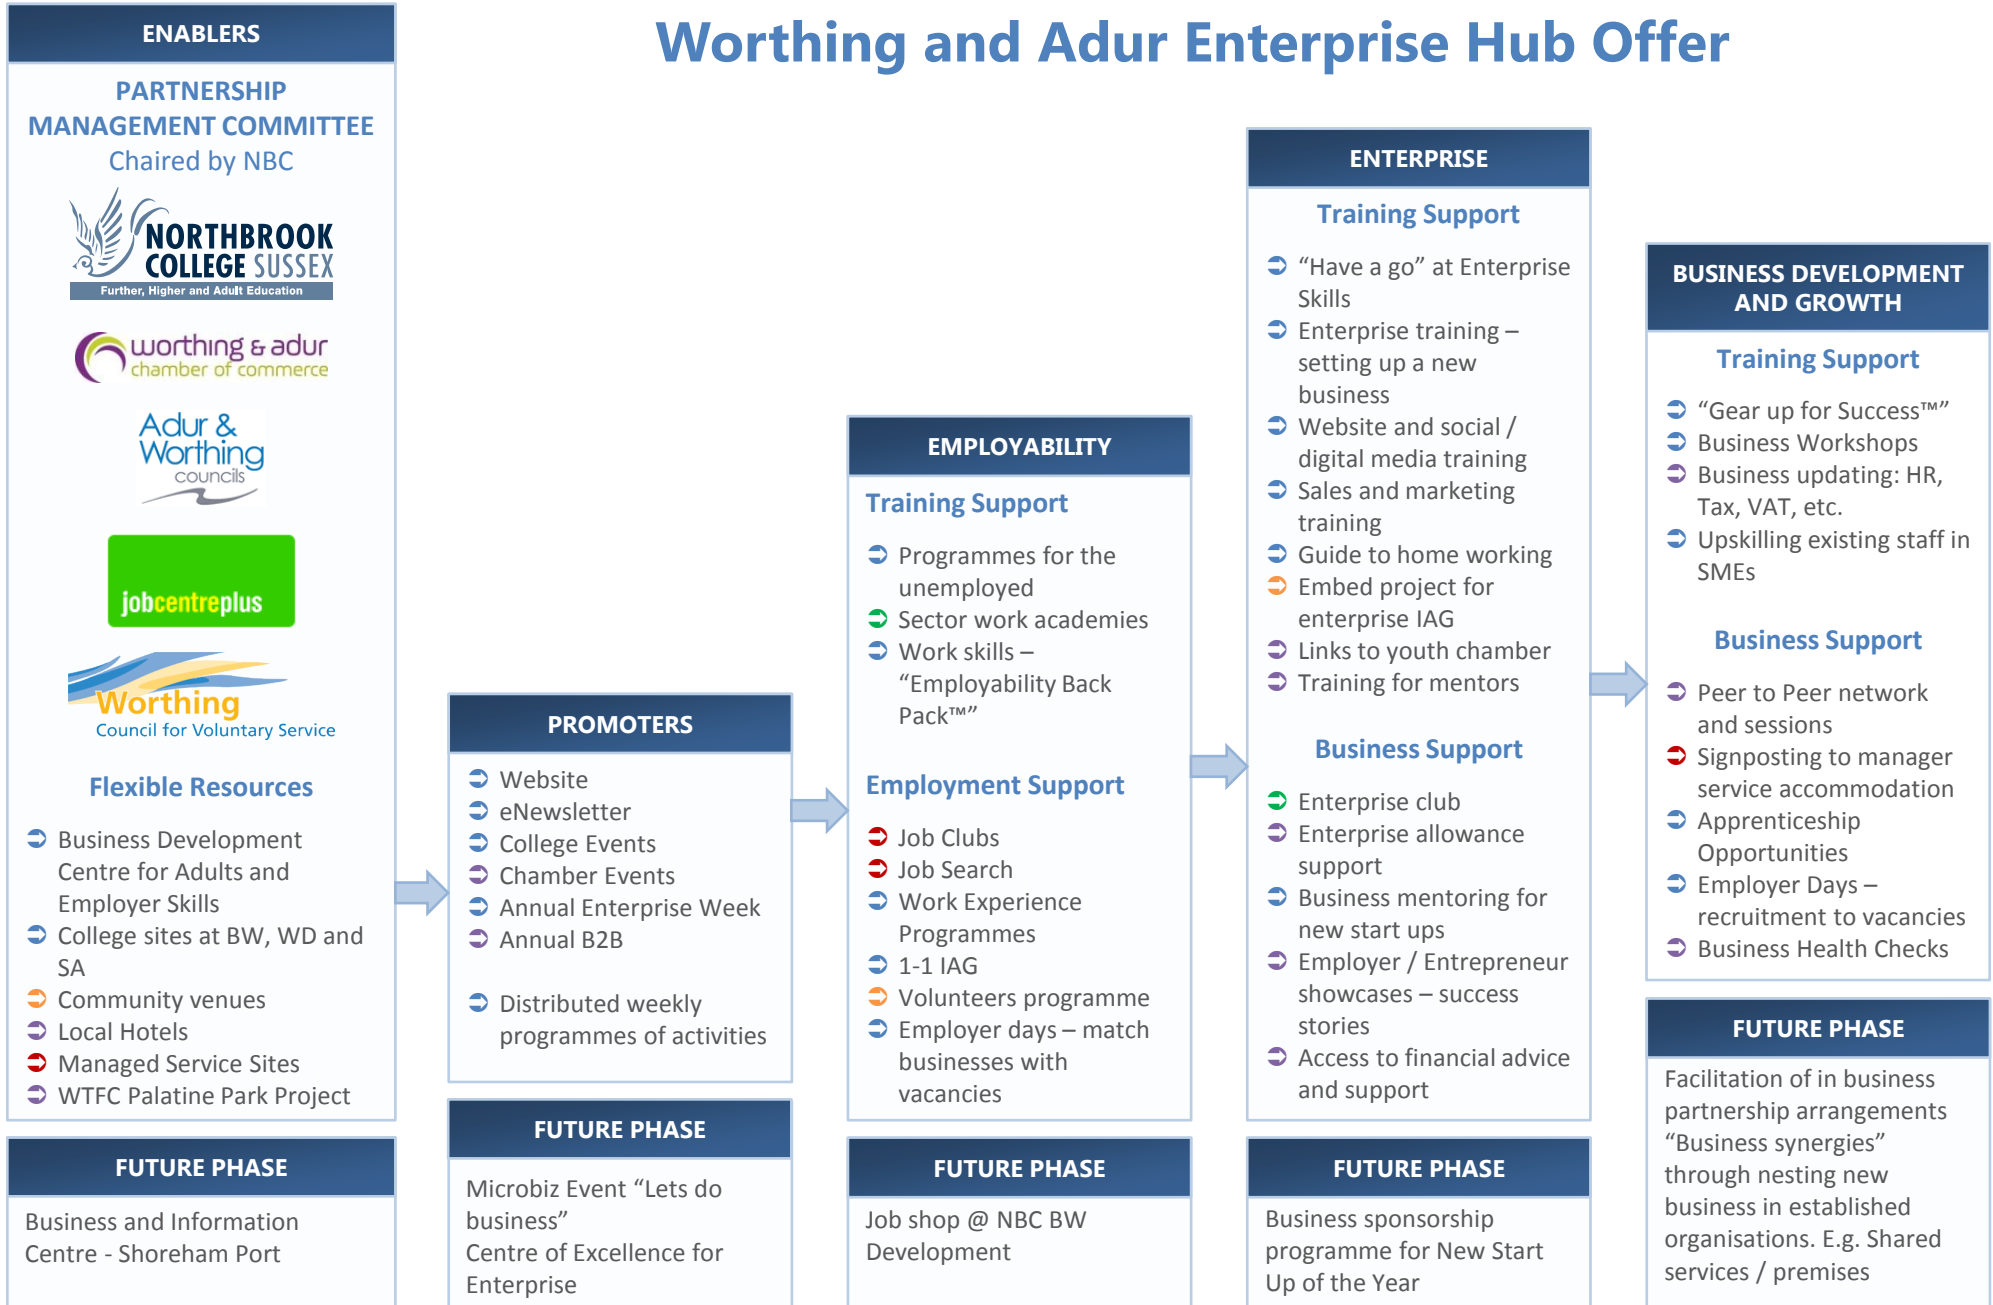

Structural Links

Worthing and Adur Enterprise Hub Offer

Lead organisation

- ➔ Worthing and Adur Chamber of Commerce
- ➔ Job Centre Plus
- ➔ Worthing and Adur Councils
- ➔ Worthing Council for Voluntary Services
- ➔ Northbrook College Sussex